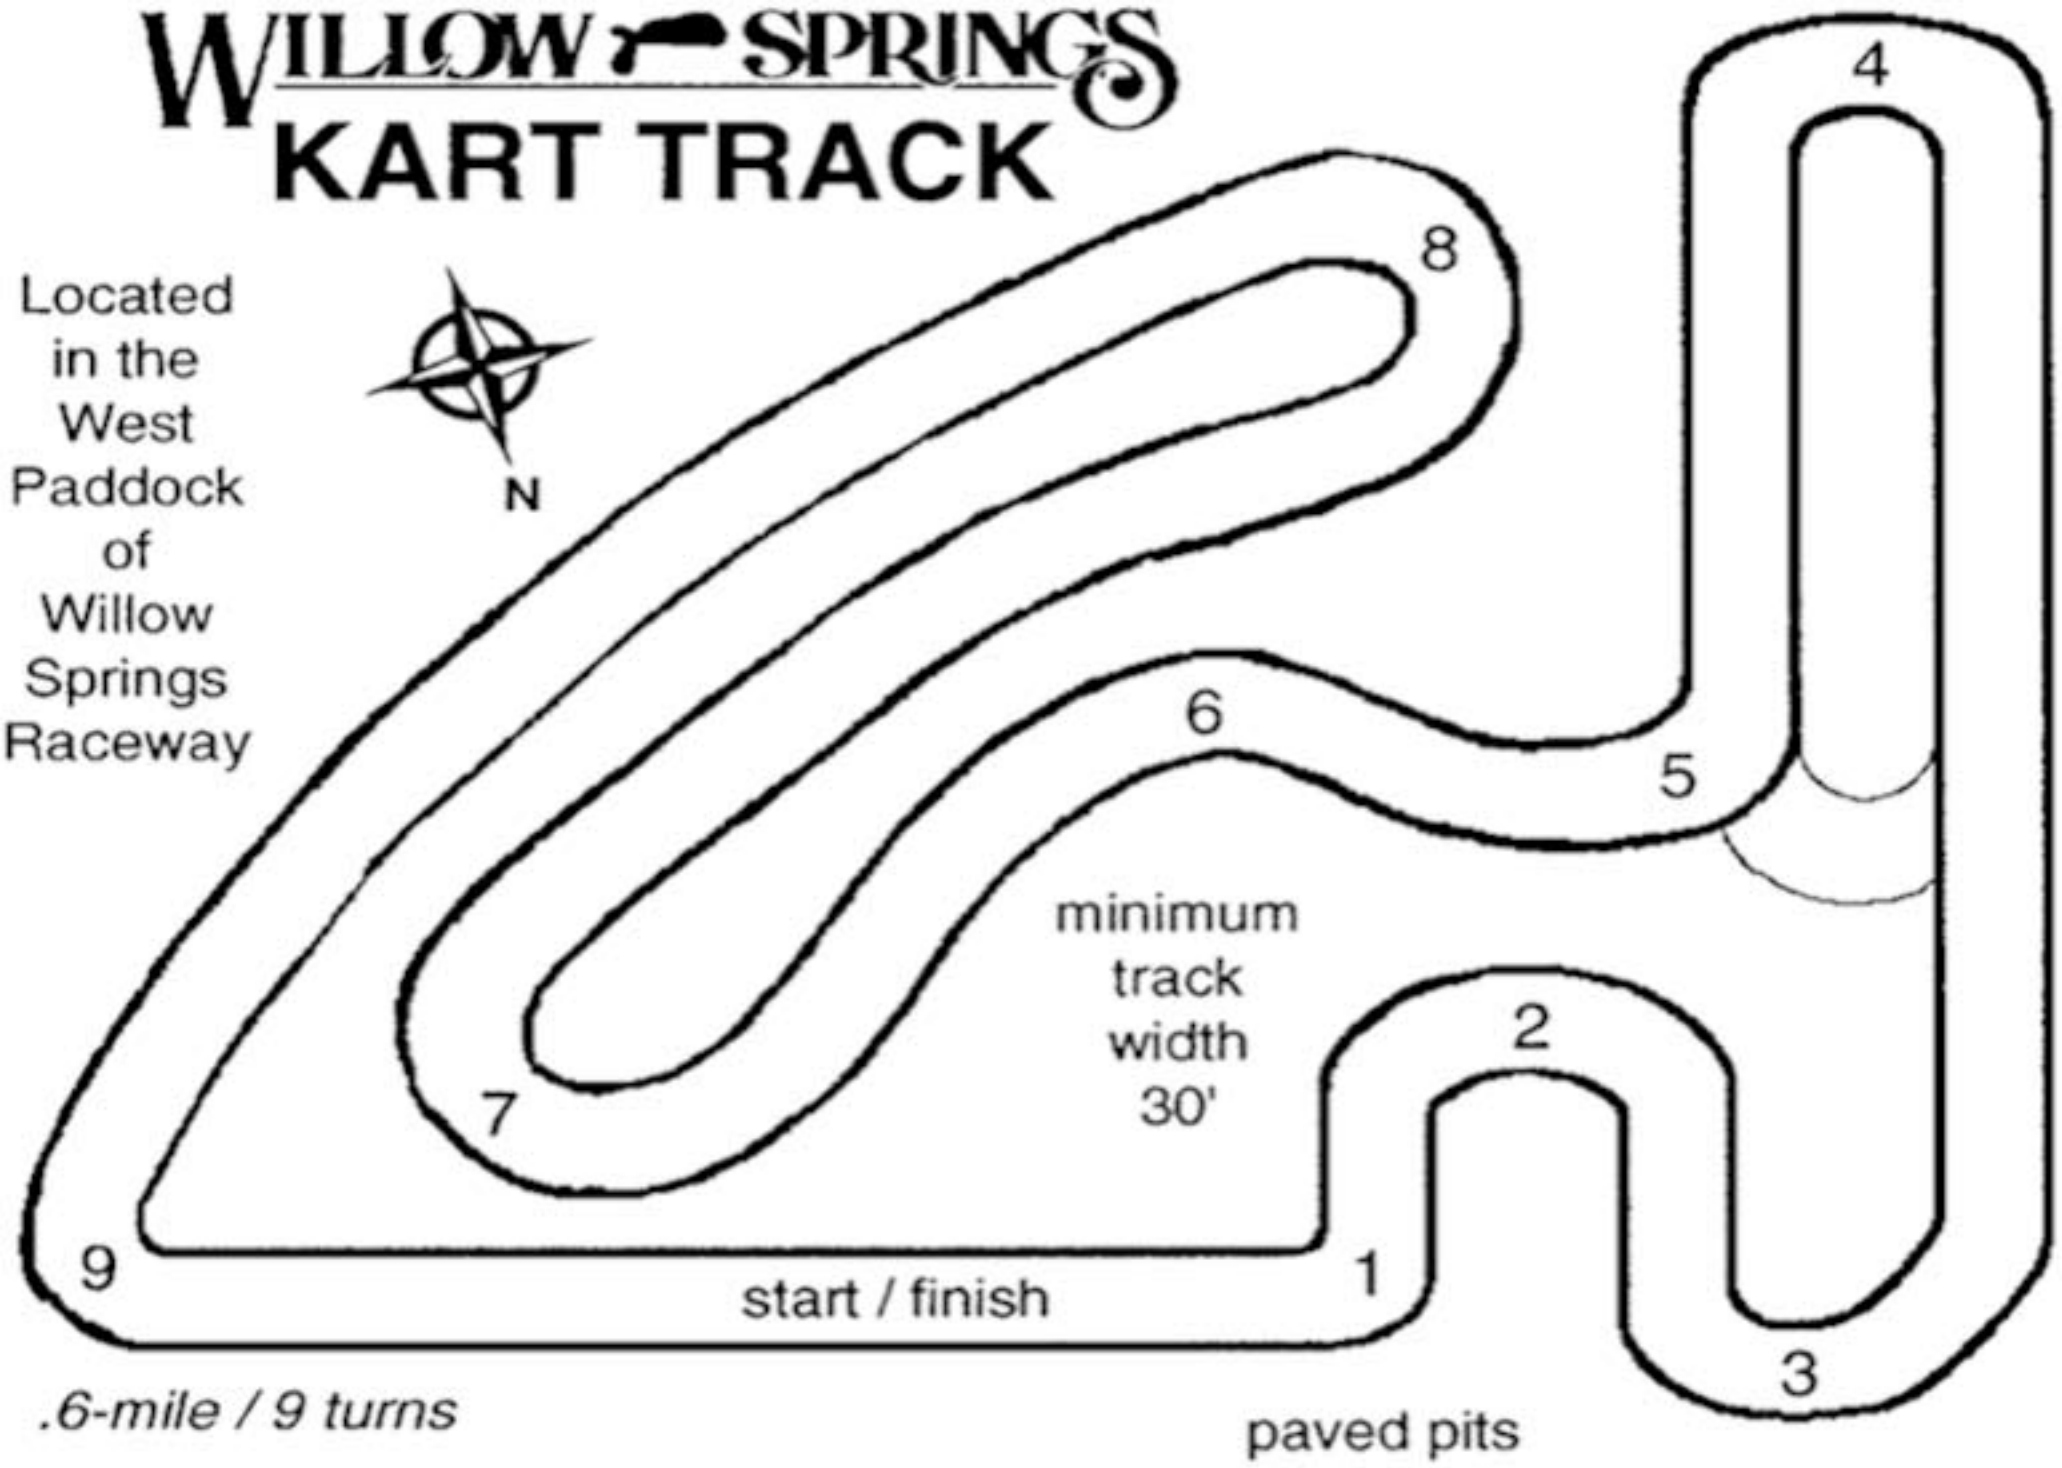

WILLOW SPRINGS KART TRACK

Located
in the
West
Paddock
of
Willow
Springs
Raceway

.6-mile / 9 turns

paved pits